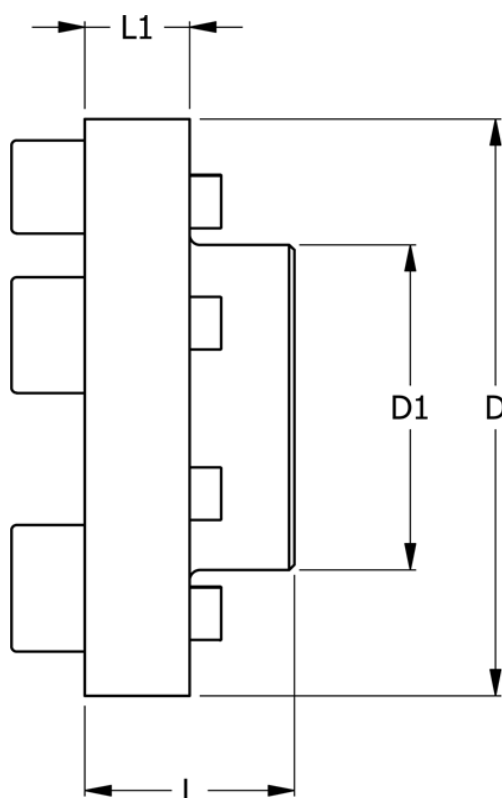

Article number: 330652023

Description: Coupling N-Eupex str. 520
Part 2 & 3 without bore

Measures

D	= 520
D1	= 250
L	= 210
L1	= 68
Max bore	= 150
Torque (N m)	= 21200